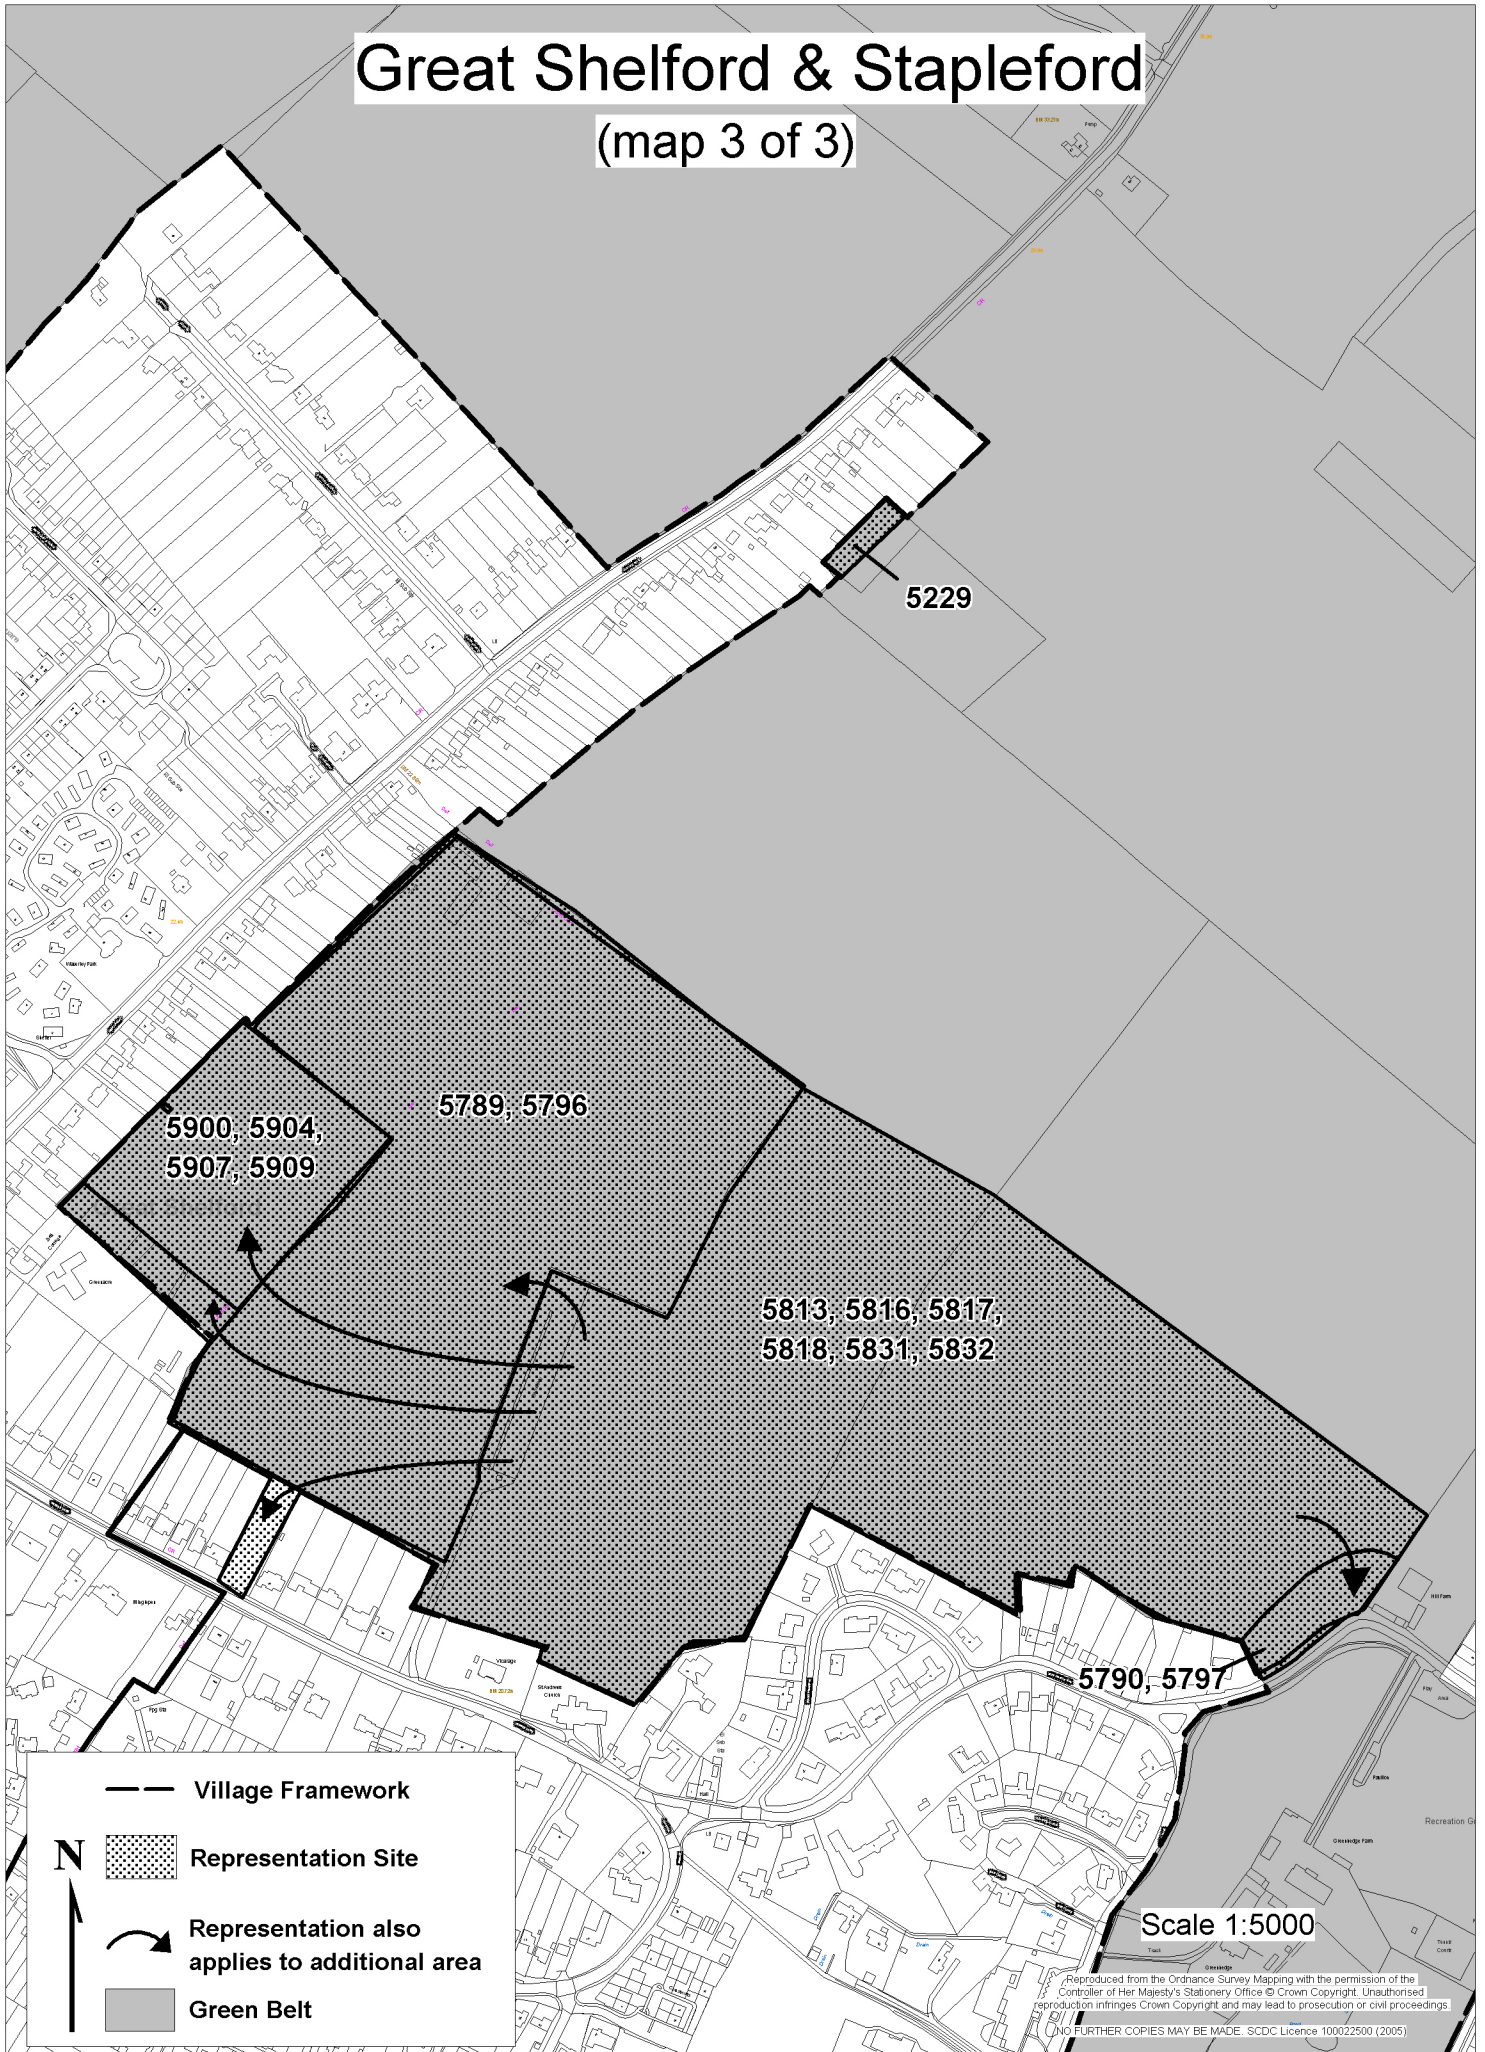

Great Shelford & Stapleford

(map 3 of 3)

Scale 1:5000